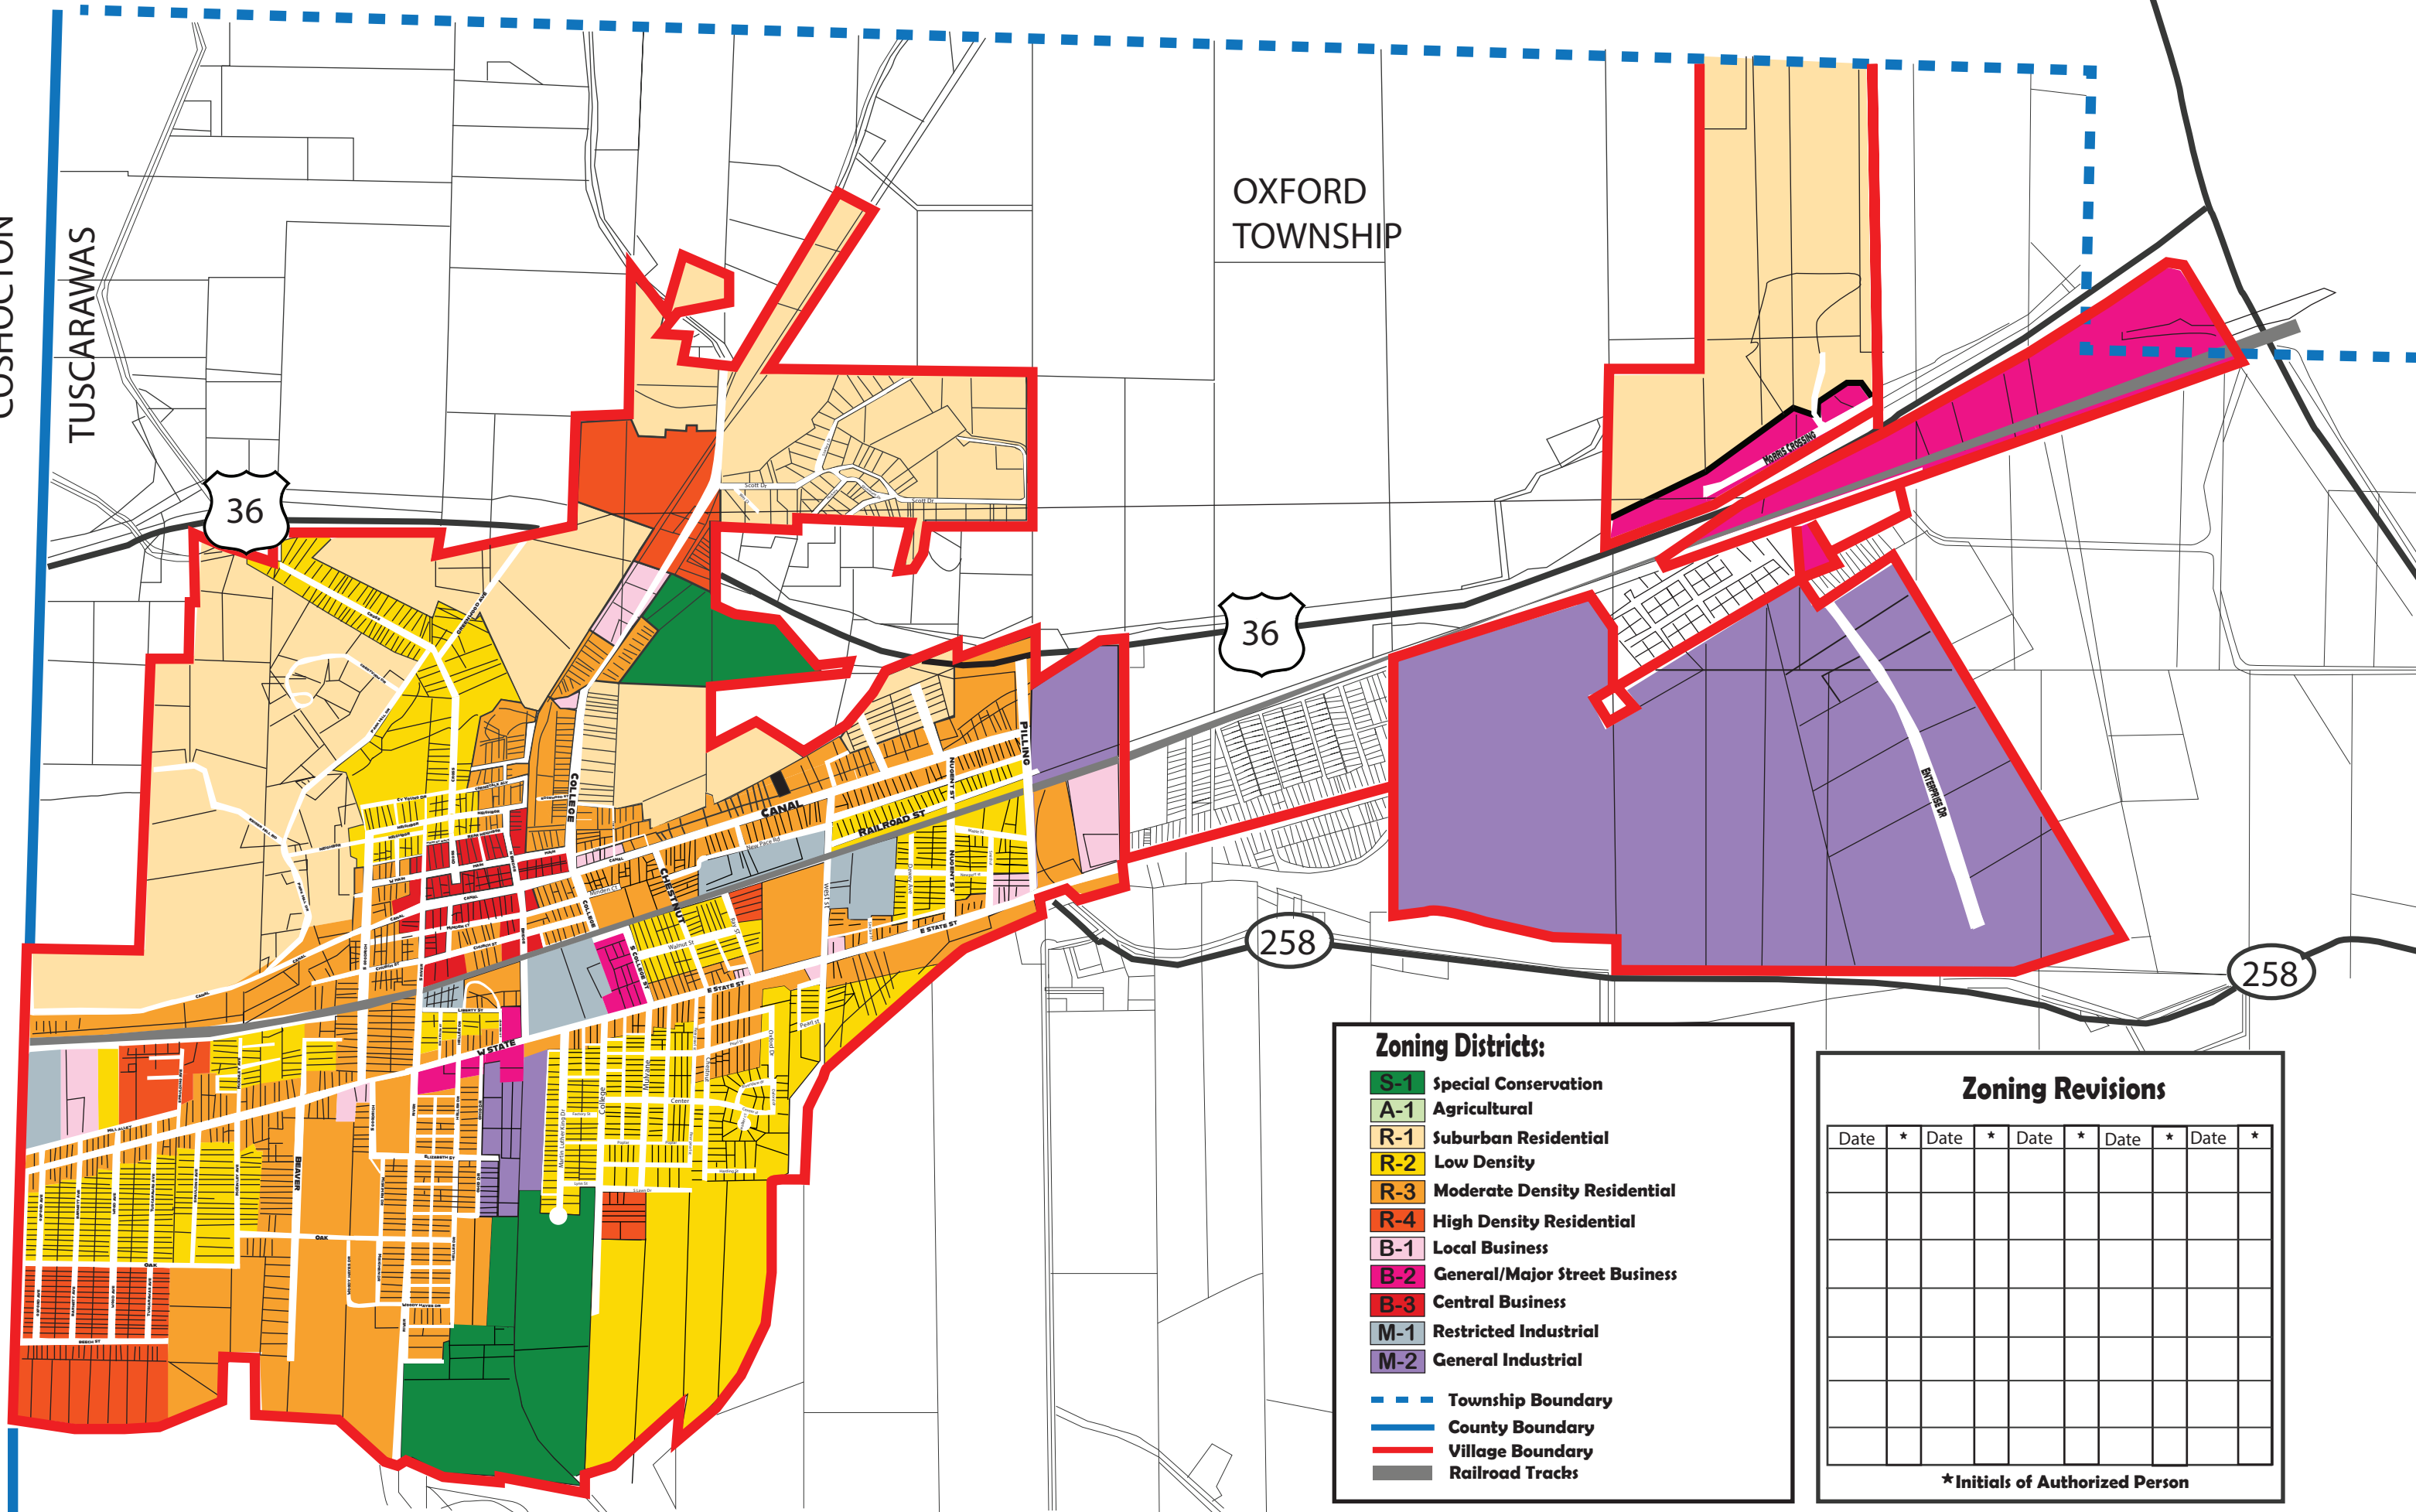

COSHOCTON

TUSCARAWAS

OXFORD TOWNSHIP

Zoning Districts:

- S-1 Special Conservation**
- A-1 Agricultural**
- R-1 Suburban Residential**
- R-2 Low Density**
- R-3 Moderate Density Residential**
- R-4 High Density Residential**
- B-1 Local Business**
- B-2 General/Major Street Business**
- B-3 Central Business**
- M-1 Restricted Industrial**
- M-2 General Industrial**

- Township Boundary**
- County Boundary**
- Village Boundary**
- Railroad Tracks**

Zoning Revisions

Date	*	Date	*	Date	*	Date	*	Date	*

*** Initials of Authorized Person**